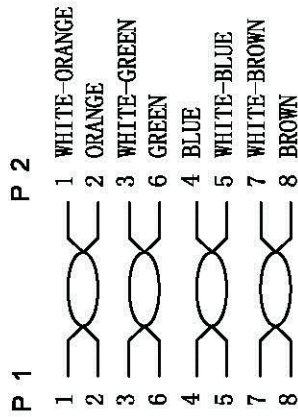

Datenblatt - Fiche technique - Data sheet

21.99.0501

VALUE UTP-Patchkabel konf. Kat. 5e, grau, 1,0 m

Cordon VALUE Cat.5e UTP confectionné, gris, 1,0 m

VALUE UTP Patch Cord Cat.5e, grey, 1.0 m

WIRING DIAGRAM

Length	T
L ≤ 1000	+60/-0mm
1000 < L ≤ 10000	+100/-0mm
10000 < L ≤ 20000	+200/-0mm
20000 < L	+300/-0mm

MATERIAL LIST

⑥	PACKING	PE BAG	1	
⑤	MINI TIE	PE MINI TIE (POSSESS METAL) COLOUR (GRAY 420C)	2	
④	LABEL	NO DRY GLUE LABEL	1	
③	OVER MOLD	PVC COLOR GRAY 420C	2	
②	CONNECTOR	RJ45 8P8C UNSHIELDED PIN GOLD PLATED 3U*	2	
①	CABLE	UTP CAT. 5E 24AWG (7/0.20CCA)*4PAIRS JACKET:PVC/GRAY (420C) OD: 5.4 ± 0.2mm	1	
NO.	PARTS NAME	SPECIFICATION STANDARD	QT'Y	REMARK
		NEW		
BY	CHK	REVISION RECORD MODIFICATION	2010-10-28	DATE

NOTE:

- 100% OPEN SHORT, MISS WIRE TEST
- PRINT BLACK WORD:
UTP CAT. 5E 24AWG×4P PATCH ISO/IEC 11801 & EN 50173 VERIFIED
- Reach and ROHS COMPLIANT

Rotronic Co., Ltd.

CUSTOMER	Rotronic Co., Ltd.	ITEM NO.	
PRODUCT NAME	CAT. 5E UTP	UNIT	MM
DRAWN BY	CHECK BY	APPO BY	DATE
LV WENFENG			2010-10-28

ITEM NO.	LENGTH	PACKING
21.99.0500VR	0.5M	PE BAG
21.99.0501VR	1M	PE BAG
21.99.0502VR	2M	PE BAG
21.99.0503VR	3M	PE BAG
21.99.0505VR	5M	PE BAG
21.99.0507VR	7M	PE BAG
21.99.0510VR	10M	PE BAG
21.99.0515VR	15M	PE BAG
21.99.0520VR	20M	PE BAG
21.99.0530VR	30M	PE BAG