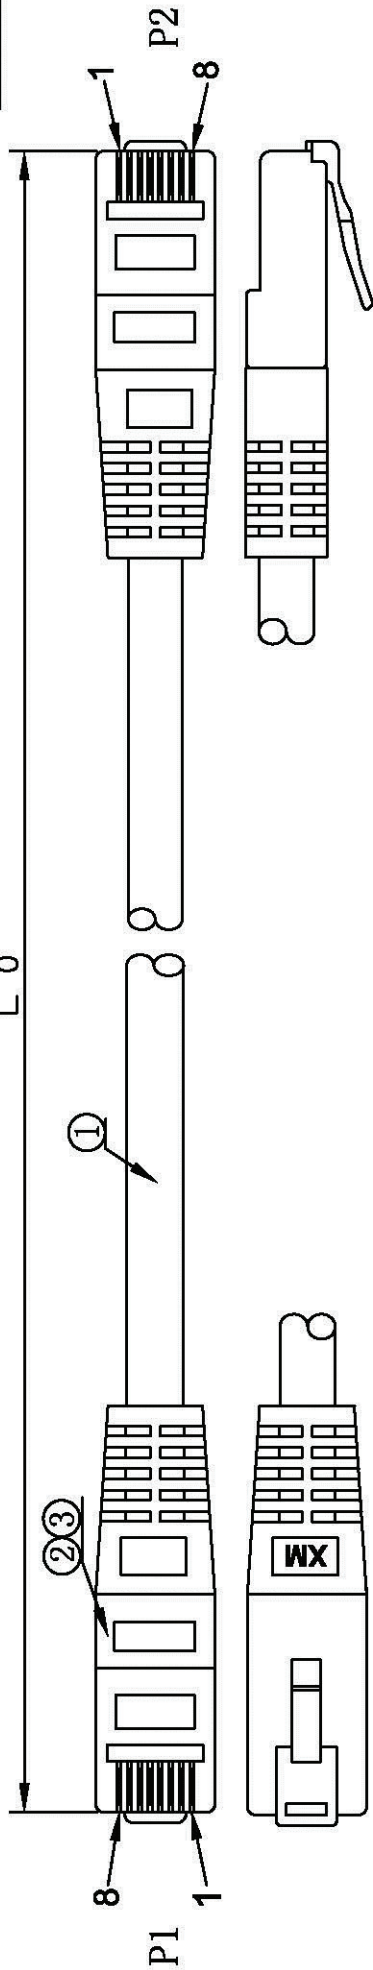

Datenblatt - Fiche technique - Data sheet

21.99.0501

VALUE UTP-Patchkabel konf. Kat. 5e, grau, 1,0 m

Cordon VALUE Cat.5e UTP confectionné, gris, 1,0 m

VALUE UTP Patch Cord Cat.5e, grey, 1.0 m

WIRING DIAGRAM

Length	T
L ≤ 1000	+60/-0mm
1000 < L ≤ 10000	+100/-0mm
10000 < L ≤ 20000	+200/-0mm
20000 < L	+300/-0mm

MATERIAL LIST

⑥	PACKING	PE BAG	1	
⑤	MINI TIE	PE MINI TIE (POSSESS METAL) COLOUR (GRAY 420C)	2	
④	LABEL	NO DRY GLUE LABEL	1	
③	OVER MOLD	PVC COLOR GRAY 420C	2	
②	CONNECTOR	RJ45 8P8C UNSHIELDED PIN GOLD PLATED 3U*	2	
①	CABLE	UTP CAT. 5E 24AWG (7/0.20CCA)*4PAIRS JACKET:PVC/GRAY (420C) OD: 5.4 ± 0.2mm	1	
NO.	PARTS NAME	SPECIFICATION STANDARD	QT'Y	REMARK
		NEW		
BY	CHK	REVISION RECORD MODIFICATION	2010-10-28	DATE

NOTE:

- 100% OPEN SHORT, MISS WIRE TEST
- PRINT BLACK WORD:
UTP CAT. 5E 24AWG×4P PATCH ISO/IEC 11801 & EN 50173 VERIFIED
- Reach and ROHS COMPLIANT

Rotronic Co., Ltd.

CUSTOMER	Rotronic Co., Ltd.	ITEM NO.	
PRODUCT NAME	CAT. 5E UTP	UNIT	MM
DRAWN BY	CHECK BY	APPO BY	DATE
LV WENFENG			2010-10-28