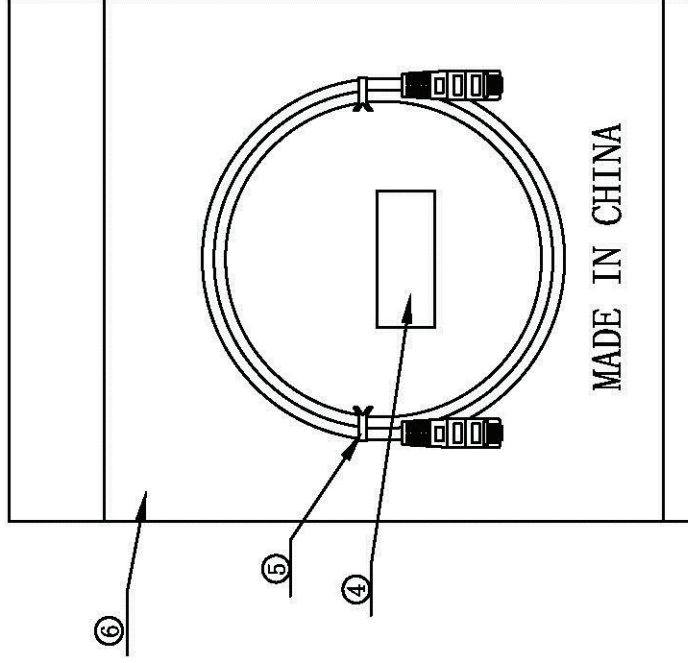

ITEM NO.	LENGTH	PACKING
21.99.0500VR	0.5M	PE BAG
21.99.0501VR	1M	PE BAG
21.99.0502VR	2M	PE BAG
21.99.0503VR	3M	PE BAG
21.99.0505VR	5M	PE BAG
21.99.0507VR	7M	PE BAG
21.99.0510VR	10M	PE BAG
21.99.0515VR	15M	PE BAG
21.99.0520VR	20M	PE BAG
21.99.0530VR	30M	PE BAG

Rotronic Co., Ltd.

CUSTOMER	Rotronic Co., Ltd.	ITEM NO.	
PRODUCT NAME	CAT. 5E UTP	UNIT	MM
DRAWN BY	CHECK BY	APPO BY	DATE
LY WENFENG			2010-10-28

2010-10-28 A

REV. DATE

NEW

REVISION RECORD MODIFICATION

BY CHK